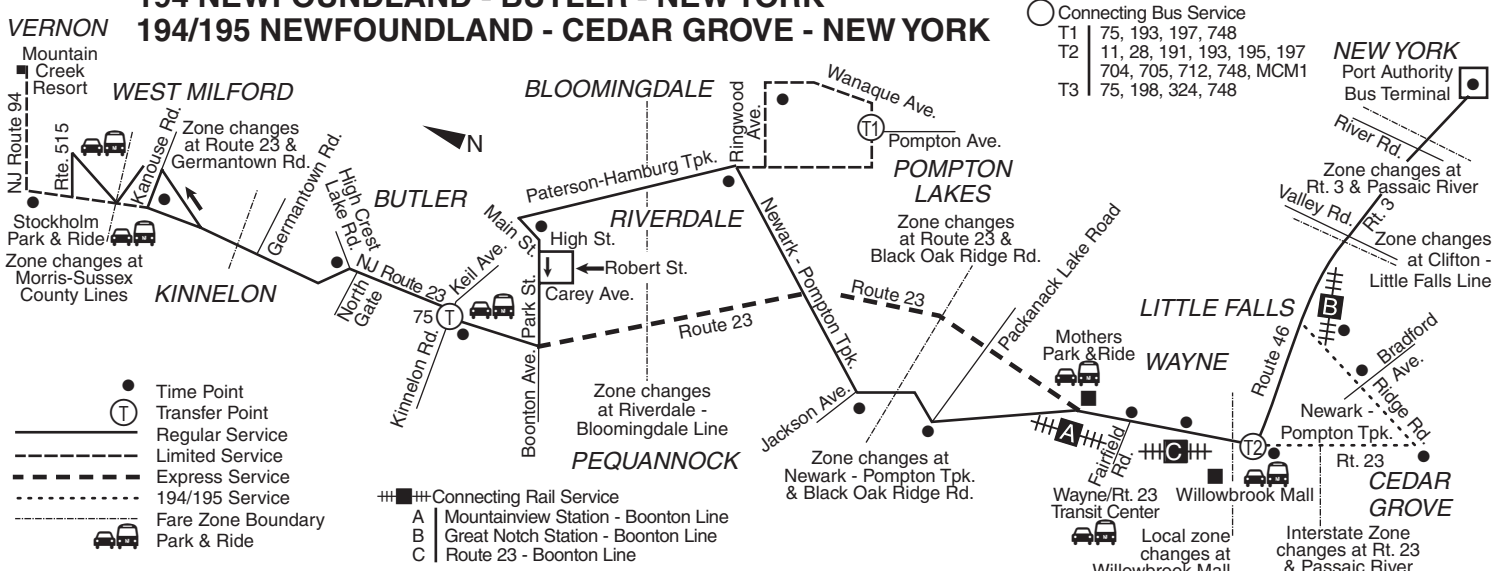

194 NEWFOUNDLAND - BUTLER - NEW YORK
194/195 NEWFOUNDLAND - CEDAR GROVE - NEW YORK

To New York

Weekdays

	STOCKHOLM Stockholm Park/Ride (Rt. 23 at Rt. 515)	WEST MILFORD Rt. 23 Park & Ride at Kanouse Rd.	WEST MILFORD Rt. 23 at Northgate Rd.	BUTLER Rt. 23 at Kinnelon Rd.	BUTLER High St. at Park Pl.	BLOOMINGDALE Hamburg Tpk. at Main St.	POMPTON LAKES Wanaque Ave. at Ringwood Ave.	RIVERDALE Newark-Pompton Tpk. at Hamburg Tpk.	PEQUANNOCK Newark-Pompton Tpk. at Jackson Ave.	WAYNE-IMVS REGIONAL CTR. Rt. 23 at Packanack Lake Rd.	WAYNE Nwk.-Pompton Tpk. at Packanack Lake Rd.	WAYNE (Mountainview) Rt. 23 at Fairfield Rd.	WAYNE Wayne Route 23 Transit Center	WAYNE Willowbrook Mall Shoppers Stop	WAYNE Willowbrook Park & Ride	NEW YORK CITY Port Authority Bus Terminal
T	-	458	503	508	515	517	-	522	528	-	534	537	540	-	-	615
T	-	545	550	555	602	604	-	609	615	-	621	624	-	-	-	706
X	547	605	610	615	-	-	-	-	626	-	651	654	-	-	-	711
T	-	-	-	625	632	634	-	639	645	-	651	654	-	-	-	739
X	602	620	625	630	-	-	-	-	643	-	-	-	-	-	-	728
T	-	-	-	645	652	654	-	659	705	-	711	714	-	-	-	803
X	615	635	642	650	-	-	-	-	703	-	-	-	-	-	-	752
X	627	650	657	705	-	-	-	-	718	-	-	-	-	-	-	810
T	-	-	-	715	722	724	-	729	743	-	750	754	-	-	-	844
X	642	705	712	720	-	-	-	-	733	-	-	-	-	-	-	828
-	-	752	759	807	814	817	828	834	840	-	847	851	854	900	902	942
-	-	857	902	907	914	918	927	935	941	-	948	951	954	1000	1002	1042
-	-	957	1002	1007	1014	1018	1027	1035	1041	-	1048	1051	1054	1100	1102	1142
-	-	1157	1202	1207	1214	1218	1227	1235	1241	-	1248	1251	1254	100	102	142
-	-	157	202	207	214	218	227	235	241	-	248	251	254	300	302	342
-	-	357	402	407	414	418	427	435	441	-	448	451	454	500	502	542
-	-	557	602	607	614	618	627	635	641	-	648	651	654	700	702	732
-	-	802	807	812	819	821	830	835	841	-	848	851	854	900	902	932
-	-	1002	1007	1012	1019	1021	1030	1035	1041	-	1048	1051	1054	1100	1102	1132

T - Trip operates express between Wayne and New York. Does not serve Willowbrook.
X - Trip operates Rt. 23 Express trip. Last pick-up to NY is at Rt. 23 & Packanack Lake Road. From NY - first discharge is at Rt. 23 & Packanack Lake Rd.

A.M. - Light face type

P.M. - Bold face type

Consult the No. 194/324 Wayne Route 23 Transit Center timetable for service from the Wayne Park & Ride Route 23 North to the New York Port Authority Bus Terminal.

Sundays